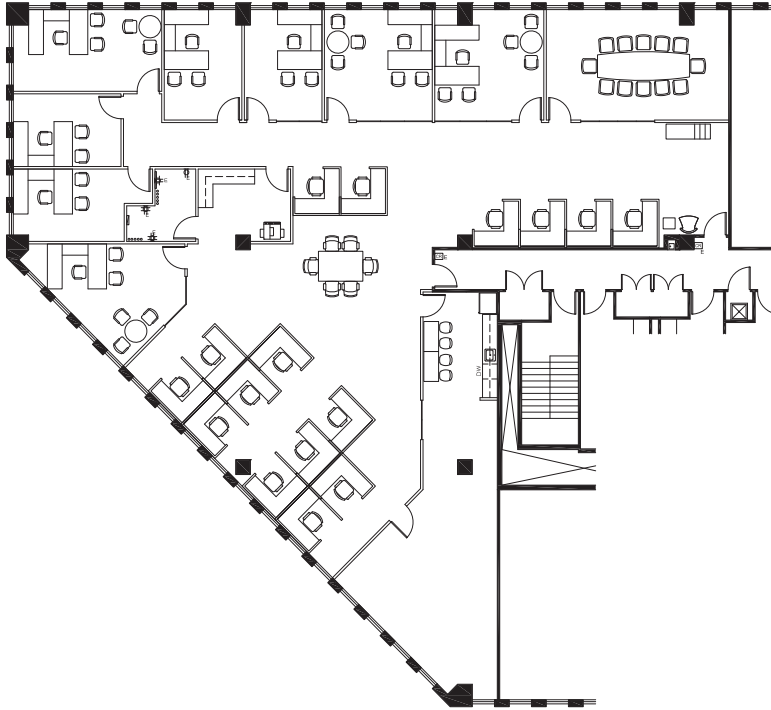

8600 BUILDING - SUITE 740N

6,316 RSF

PRESIDENTS PLAZA

8600-8700 W. Bryn Mawr Ave.
Chicago, IL 60631

LEASING

Bill Saviski
Managing Director
bsaviski@glenstar.com
773.837.5290

Christian Domin
Managing Director
cdomin@glenstar.com
312.925.6304

PRESIDENTSPLAZA.COM

PROPERTY HIGHLIGHTS

- **Chicago address**
- **Walk to Blue Line**
- **4-Way Cumberland interchange**
- **Exceptional amenities**
- **Glenstar Connect program**

SUITE FEATURES

- Available 7/1/23
- Fully furnished and CAT-6 cabled suite
- Modern, high-end build out
- Eight private offices along window line
- Conference room
- 16 workstations
- Kitchen/break room, copy