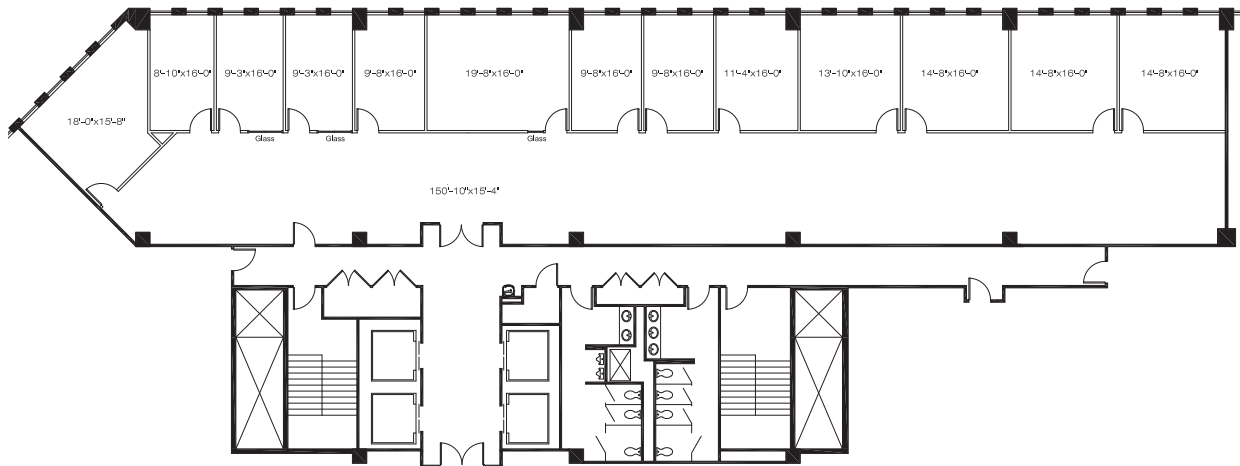

8700 BUILDING - SUITE 950S

6,145 RSF

PRESIDENTS PLAZA

8600-8700 W. Bryn Mawr Ave.
Chicago, IL 60631

LEASING

Bill Saviski
Managing Director
bsaviski@glenstar.com
773.837.5290

—

Christian Domin
Managing Director
cdomin@glenstar.com
312.925.6304

PRESIDENTSPLAZA.COM

PROPERTY HIGHLIGHTS

- **Chicago address**
- **Walk to Blue Line**
- **4-Way Cumberland interchange**
- **Exceptional amenities**
- **Glenstar Connect program**

SUITE FEATURES

- Elevator ID
- 4 executive offices on window line
- 7 private offices on window line
- 2 conference rooms
- Large open area for workstations