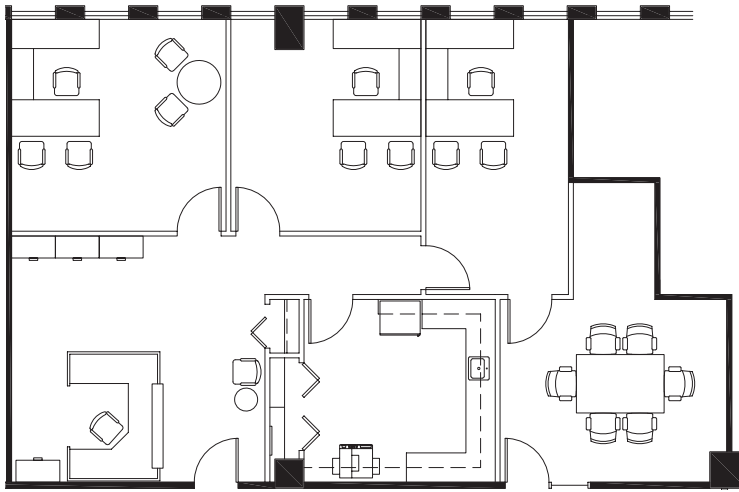

8700 BUILDING - SUITE 740S

1,689 RSF

PRESIDENTS PLAZA

8600-8700 W. Bryn Mawr Ave.
Chicago, IL 60631

LEASING

Bill Saviski
Managing Director
bsaviski@glenstar.com
773.837.5290

—

Christian Domin
Managing Director
cdomin@glenstar.com
312.925.6304

PRESIDENTSPLAZA.COM

PROPERTY HIGHLIGHTS

- **Chicago address**
- **Walk to Blue Line**
- **4-Way Cumberland interchange**
- **Exceptional amenities**
- **Glenstar Connect program**

SUITE FEATURES

- Available 6/1/23
- Fully furnished and CAT-6 cabled suite
- 3 private offices, conference room and kitchen/break/copy