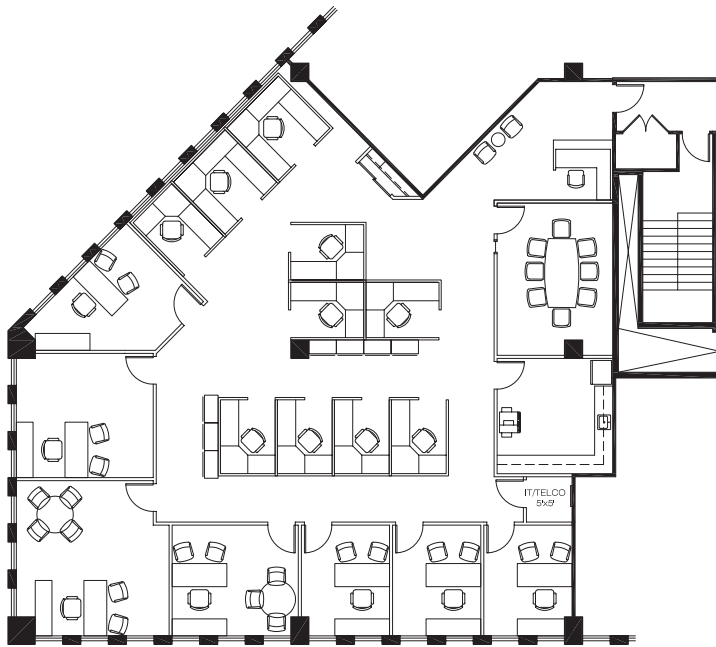

8700 BUILDING - SUITE 730N

4,042 RSF