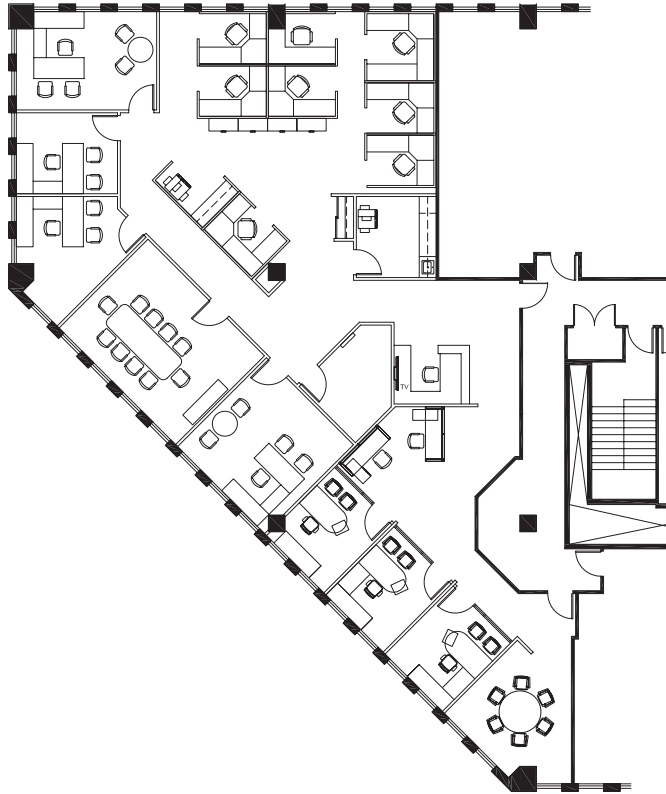

8600 BUILDING - SUITE 440N

4,382 RSF

PRESIDENTS PLAZA

8600-8700 W. Bryn Mawr Ave.
Chicago, IL 60631

LEASING

Bill Saviski
Managing Director
bsaviski@glenstar.com
773.837.5290

Christian Domin
Managing Director
cdomin@glenstar.com
312.925.6304

PRESIDENTSPLAZA.COM

PROPERTY HIGHLIGHTS

- **Chicago address**
- **Walk to Blue Line**
- **4-Way Cumberland interchange**
- **Exceptional amenities**
- **Glenstar Connect program**

SUITE FEATURES

- Available 10/1/23
- Fully furnished and CAT-6 cabled suite
- 7 private offices along the window line (2 executive)
- 10 workstations
- Conference, huddle, kitchen