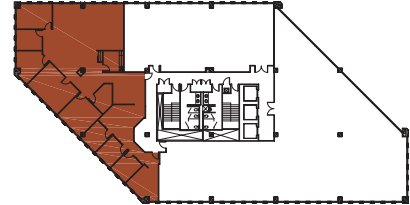

PRESIDENTS PLAZA

8600-8700 W. Bryn Mawr Ave.
Chicago, IL 60631