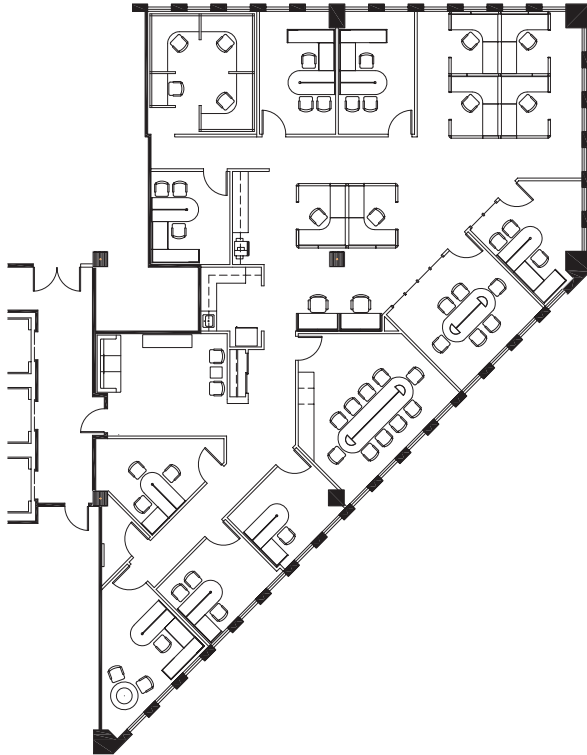

8700 BUILDING - SUITE 820N

4,303 RSF

PRESIDENTS PLAZA

8600-8700 W. Bryn Mawr Ave.
Chicago, IL 60631

LEASING

Bill Saviski
Managing Director
bsaviski@glenstar.com
773.837.5290

—

Christian Domin
Managing Director
cdomin@glenstar.com
312.925.6304

PRESIDENTSPLAZA.COM

PROPERTY HIGHLIGHTS

- **Chicago address**
- **Walk to Blue Line**
- **4-Way Cumberland interchange**
- **Exceptional amenities**
- **Glenstar Connect program**

SUITE FEATURES

- Available 9/1/23
- Fully furnished and CAT-6 cabled suite
- Prominent elevator ID
- 7 private offices along window line (9 total)
- 12 workstations
- Conference, kitchenette, work area