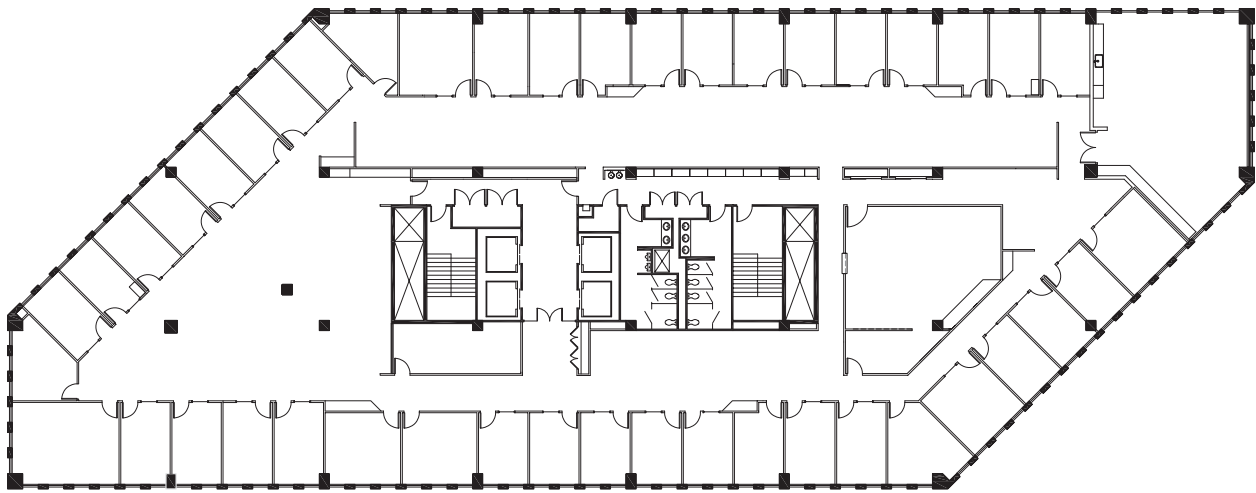

8700 BUILDING - SUITE 800S

19,515 RSF

PRESIDENTS PLAZA

8600-8700 W. Bryn Mawr Ave.
Chicago, IL 60631

LEASING

Bill Saviski
Managing Director
bsaviski@glenstar.com
773.837.5290

—

Christian Domin
Managing Director
cdomin@glenstar.com
312.925.6304

PRESIDENTSPLAZA.COM

PROPERTY HIGHLIGHTS

- **Chicago address**
- **Walk to Blue Line**
- **4-Way Cumberland interchange**
- **Exceptional amenities**
- **Glenstar Connect program**

SUITE FEATURES

- 38 private offices with exterior views
- Open office area for workstations
- 1 boardroom, 2 conference rooms and 3 huddle rooms
- Large work room
- Kitchen / break room