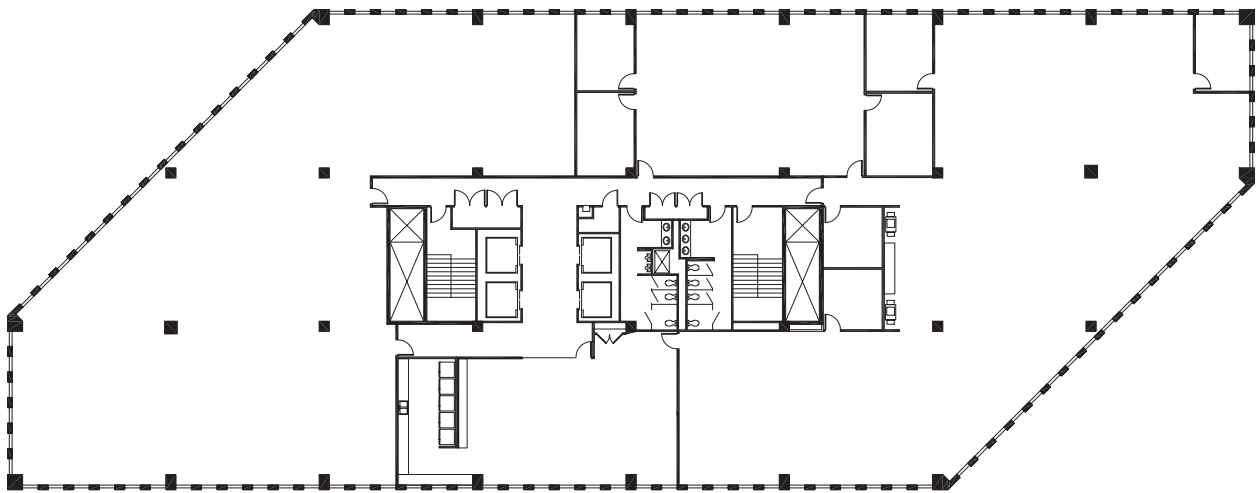

8700 BUILDING - SUITE 500S

19,515 RSF

PRESIDENTS PLAZA

8600-8700 W. Bryn Mawr Ave.
Chicago, IL 60631

LEASING

Bill Saviski
Managing Director
bsaviski@glenstar.com
773.837.5290

Christian Domin
Managing Director
cdomin@glenstar.com
312.925.6304

PRESIDENTSPLAZA.COM

PROPERTY HIGHLIGHTS

- **Chicago address**
- **Walk to Blue Line**
- **4-Way Cumberland interchange**
- **Exceptional amenities**
- **Glenstar Connect program**

SUITE FEATURES

- Full floor suite
- 3 private offices with exterior views
- Large open areas for workstations
- 1 conference room and 2 huddle rooms
- Large kitchen / break room
- Copy area and storage
- Reception