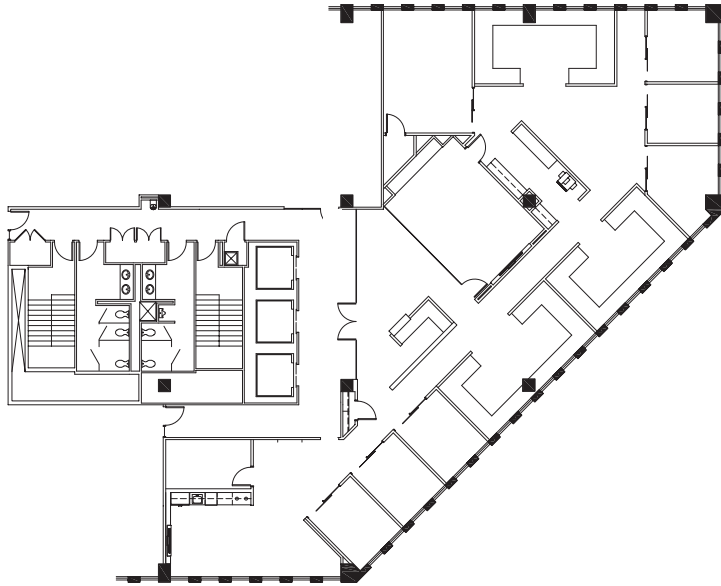

8700 BUILDING - SUITE 1050N

5,358 RSF

PRESIDENTS PLAZA

8600-8700 W. Bryn Mawr Ave.
Chicago, IL 60631

LEASING

Bill Saviski
Managing Director
bsaviski@glenstar.com
773.837.5290

Christian Domin
Managing Director
cdomin@glenstar.com
312.925.6304

PRESIDENTSPLAZA.COM

PROPERTY HIGHLIGHTS

- **Chicago address**
- **Walk to Blue Line**
- **4-Way Cumberland interchange**
- **Exceptional amenities**
- **Glenstar Connect program**

SUITE FEATURES

- Available 9/1/23
- Prominent elevator ID with full glass wall
- 5 private offices on window line with glass fronts
- 2 conference rooms, 1 huddle
- Open area for workstations
- Large kitchen/break