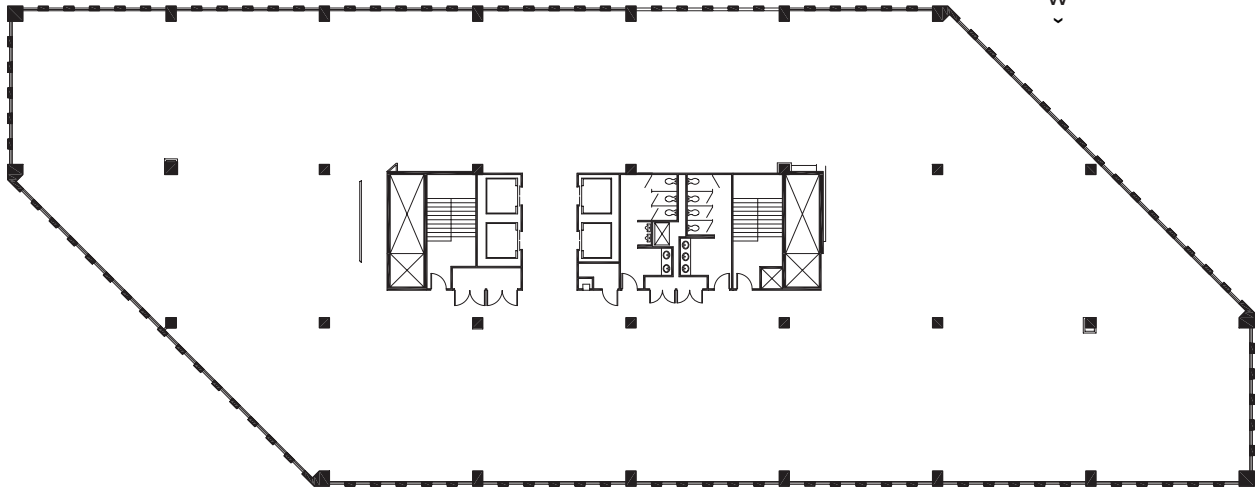

8600 BUILDING - SUITE 900S

19,539 RSF

PRESIDENTS PLAZA

8600-8700 W. Bryn Mawr Ave.  
Chicago, IL 60631

**LEASING**

**Bill Saviski**  
*Managing Director*  
bsaviski@glenstar.com  
773.837.5290

—

**Christian Domin**  
*Managing Director*  
cdomin@glenstar.com  
312.925.6304

[PRESIDENTSPLAZA.COM](http://PRESIDENTSPLAZA.COM)

**PROPERTY HIGHLIGHTS**

- **Chicago address**
- **Walk to Blue Line**
- **4-Way Cumberland interchange**
- **Exceptional amenities**
- **Glenstar Connect program**

**SUITE FEATURES**

- Full floor white box
- Building signage available