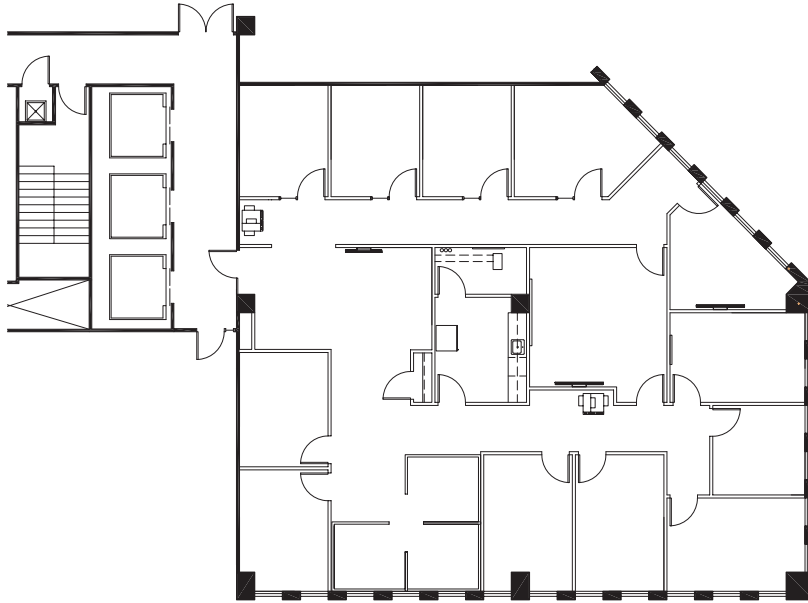

8600 BUILDING - SUITE 900N

3,799 RSF

PRESIDENTS PLAZA

8600-8700 W. Bryn Mawr Ave.  
Chicago, IL 60631

**LEASING**

**Bill Saviski**  
*Managing Director*  
bsaviski@glenstar.com  
773.837.5290

**Christian Domin**  
*Managing Director*  
cdomin@glenstar.com  
312.925.6304

**SUITE FEATURES**

- Available 6/1/23
- Prominent Elevator ID
- Potential for large open floor plan
- 10 Private offices, most with windows
- Abundant natural light from windows on three sides
- Kitchen/break room
- Reception area