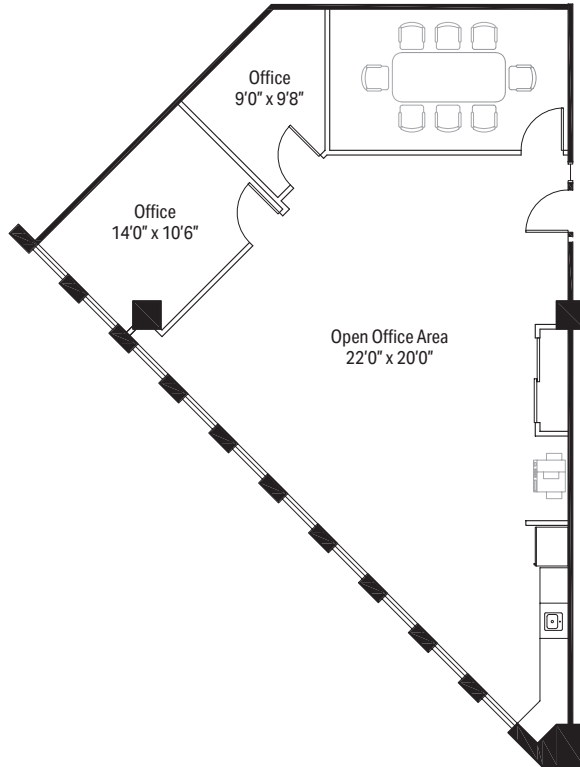

8600 BUILDING - SUITE 590N

1,478 RSF

PRESIDENTS PLAZA

8600-8700 W. Bryn Mawr Ave.
Chicago, IL 60631

LEASING

Bill Saviski
Managing Director
bsaviski@glenstar.com
773.837.5290

—

Christian Domin
Managing Director
cdomin@glenstar.com
312.925.6304

PRESIDENTSPLAZA.COM

PROPERTY HIGHLIGHTS

- **Chicago address**
- **Walk to Blue Line**
- **4-Way Cumberland interchange**
- **Exceptional amenities**
- **Glenstar Connect program**

SUITE FEATURES

- 2 private offices
- Open office area for workstations
- Conference room
- Kitchen / break room