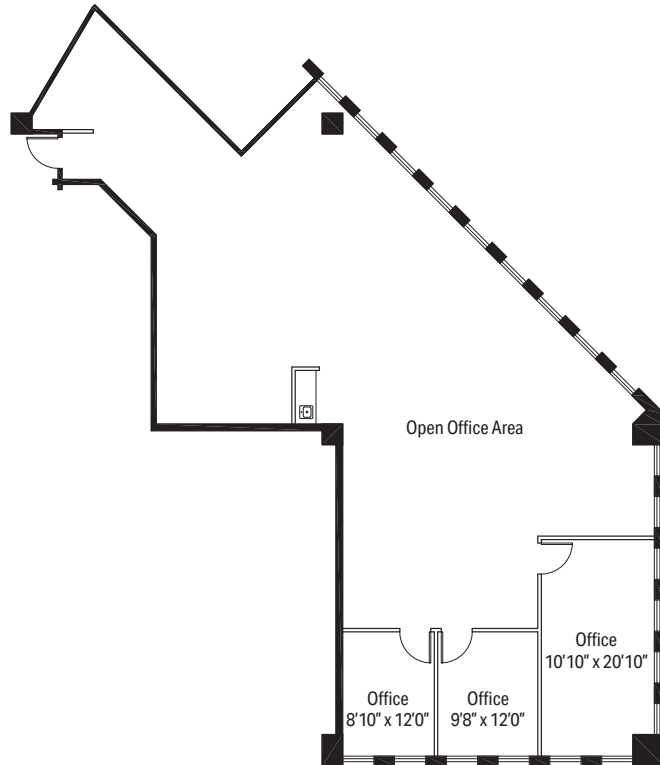

8600 BUILDING - SUITE 1050N

2,745 RSF

PRESIDENTS PLAZA

8600-8700 W. Bryn Mawr Ave.
Chicago, IL 60631

LEASING

Bill Saviski
Managing Director
 bsaviski@glenstar.com
 773.837.5290

Christian Domin
Managing Director
 cdomin@glenstar.com
 312.925.6304

PRESIDENTSPLAZA.COM

PROPERTY HIGHLIGHTS

- **Chicago address**
- **Walk to Blue Line**
- **4-Way Cumberland interchange**
- **Exceptional amenities**
- **Glenstar Connect program**

SUITE FEATURES

- 3 private offices with exterior views
- Open office area for workstations
- Sink / millwork