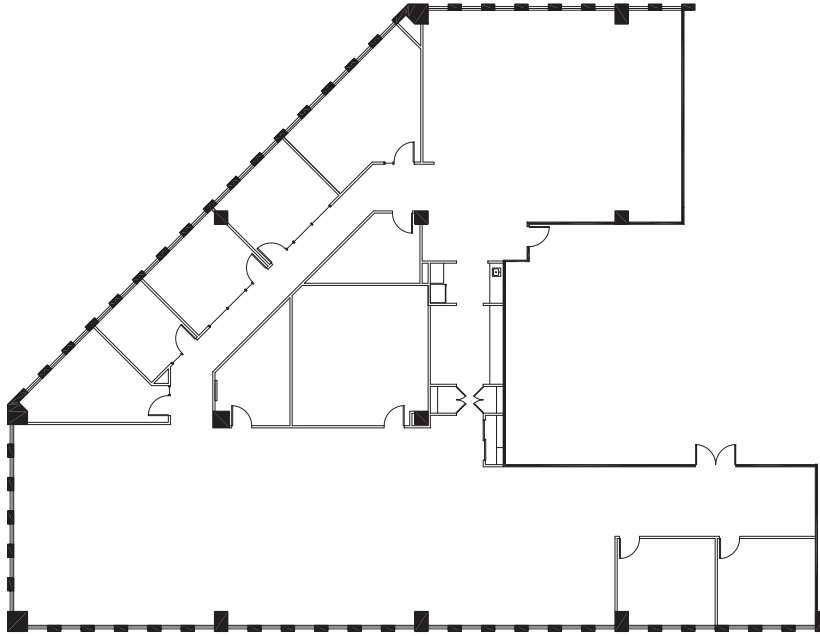

8700 BUILDING - SUITE 1010S

8,539 RSF

PRESIDENTS PLAZA

8600-8700 W. Bryn Mawr Ave.  
Chicago, IL 60631

**LEASING**

**Bill Saviski**  
*Managing Director*  
bsaviski@glenstar.com  
773.837.5290

**Christian Domin**  
*Managing Director*  
cdomin@glenstar.com  
312.925.6304

**PRESIDENTSPLAZA.COM**

**PROPERTY HIGHLIGHTS**

- **Chicago address**
- **Walk to Blue Line**
- **4-Way Cumberland interchange**
- **Exceptional amenities**
- **Glenstar Connect program**

**SUITE FEATURES**

- Elevator ID
- 4 private offices and 1 executive office with glass fronts
- Large open areas with abundant natural light
- 2 conference rooms
- Break room
- Reception and copy/print areas