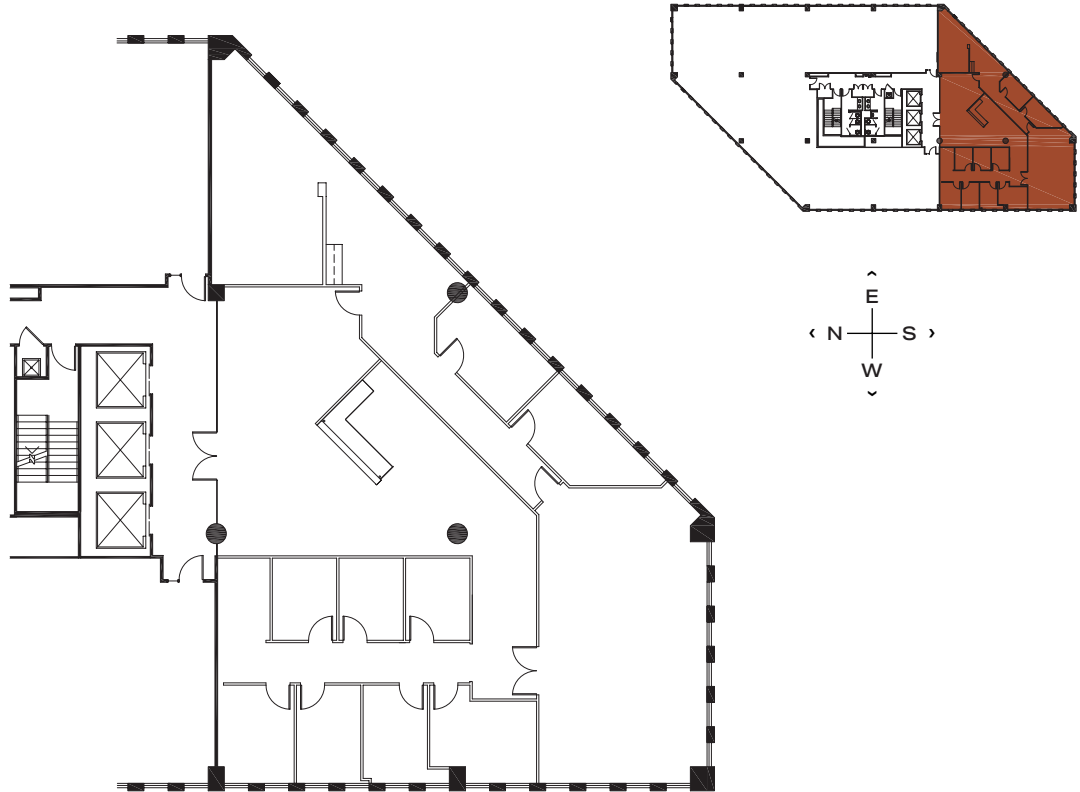

8600 BUILDING - SUITE 650N

4,779 RSF

PRESIDENTS PLAZA

8600-8700 W. Bryn Mawr Ave.
Chicago, IL 60631

LEASING

Bill Saviski
Managing Director
bsaviski@glenstar.com
773.837.5290

—

Christian Domin
Managing Director
cdomin@glenstar.com
312.925.6304

PRESIDENTSPLAZA.COM

PROPERTY HIGHLIGHTS

- **Chicago address**
- **Walk to Blue Line**
- **4-Way Cumberland interchange**
- **Exceptional amenities**
- **Glenstar Connect program**

SUITE FEATURES

- Elevator ID
- Potential for large open plan
- Abundant natural light from windows on three (3) sides